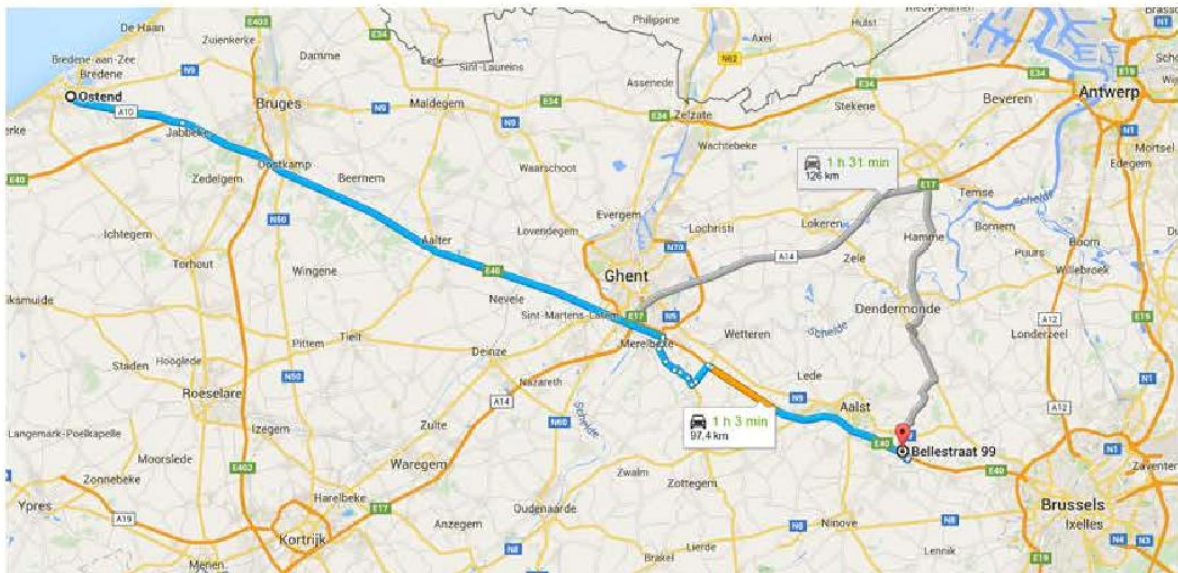

From Antwerpen via A12, 45min

Antwerp

Get on A112 from N113 9 min (3.9 km)

Take A12 and E40 to Stationsstraat/N208 in Affligem. Take exit 19a-Affligem from E40 36 min (50.4 km)

Drive to Bellestraat/N208 3 min (1.4 km)

Bellestraat 99

1790 Affligem

From Hasselt via E314, 1 hour

Hasselt: Get on E313 5 min (2.3 km)

Take E314 and E40 to Stationsstraat/N208 in Affligem. Take exit 19a-Affligem from E40 57 min (101 km)

Drive to Bellestraat/N208 3 min (1.4 km)

Bellestraat 99

1790 Affligem

From Oostende via E40, 1 hour

Get on E40 i

Follow E40 to Stationsstraat/N208 in Affligem. Take exit 19a-Affligem from E40 12 min (22.2 km)

Drive to Bellestraat/N208 2 min (1.3 km)