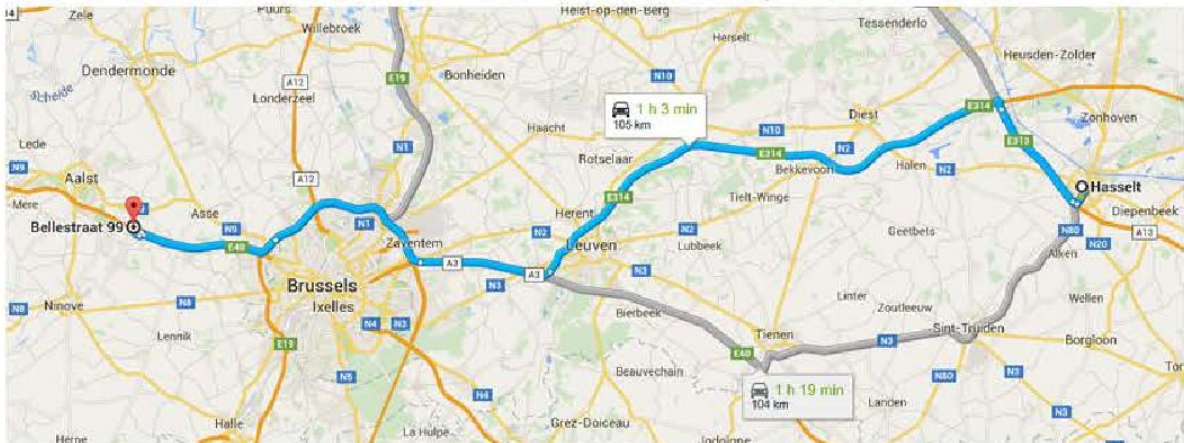

From Antwerpen via A12, 45min

Antwerp

Get on A112 from N113 9 min (3.9 km)

Take A12 and E40 to Stationsstraat/N208 in Affligem. Take exit 19a-Affligem from E40 36 min (50.4 km)

Drive to Bellestraat/N208 3 min (1.4 km)

Bellestraat 99

1790 Affligem

From Hasselt via E314, 1 hour

Hasselt: Get on E313 5 min (2.3 km)

Take E314 and E40 to Stationsstraat/N208 in Affligem. Take exit 19a-Affligem from E40 57 min (101 km)

Drive to Bellestraat/N208 3 min (1.4 km)

Bellestraat 99

1790 Affligem

From Oostende via E40, 1 hour

Get on E40 i

Follow E40 to Stationsstraat/N208 in Affligem. Take exit 19a-Affligem from E40 12 min (22.2 km)

Drive to Bellestraat/N208 2 min (1.3 km)