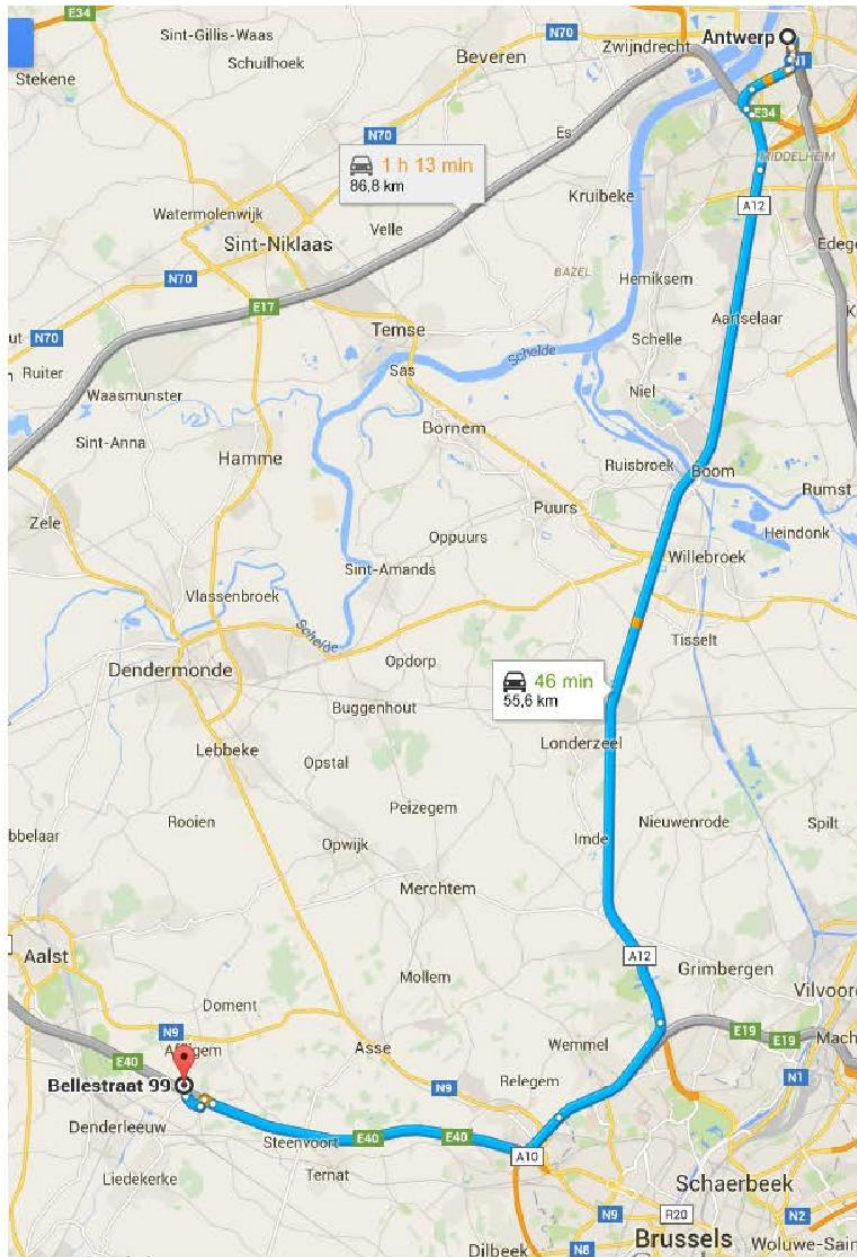

From Antwerpen via A12, 45min

Antwerp

Get on A112 from N113 9 min (3.9 km)

Take A12 and E40 to Stationsstraat/N208 in Affligem. Take exit 19a-Affligem from E40 36 min (50.4 km)

Drive to Bellestraat/N208 3 min (1.4 km)

Bellestraat 99

1790 Affligem

From Hasselt via E314, 1 hour

Hasselt: Get on E313 5 min (2.3 km)

Take E314 and E40 to Stationsstraat/N208 in Affligem. Take exit 19a-Affligem from E40 57 min (101 km)

Drive to Bellestraat/N208 3 min (1.4 km)

Bellestraat 99

1790 Affligem

From Oostende via E40, 1 hour

Get on E40 i

Follow E40 to Stationsstraat/N208 in Affligem. Take exit 19a-Affligem from E40 12 min (22.2 km)

Drive to Bellestraat/N208 2 min (1.3 km)